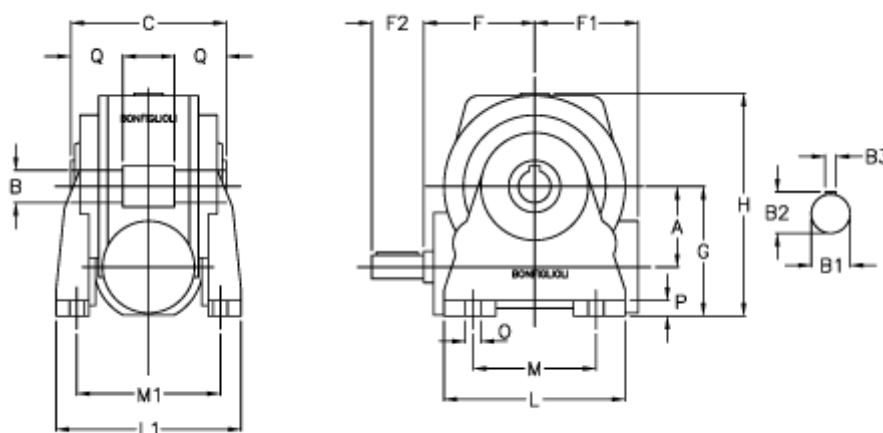

Data Sheet

Article number: 3901049100100

Description: Worm gear with solid input shaft
VF 49N-100-HS

Measures

a	= 49.5	F1 = 63	O = 8.5
B	= 25	F2 = 40	P = 12
B1	= 16	g = 82	Q = 22.5
B2	= 18.0	H = 138.0	
B3	= 5	L = 110	
C	= 82	L1 = 124	
Description = VF 49N-xx-HS		m = 63	
F	= 65.0	M1 = 98.5	